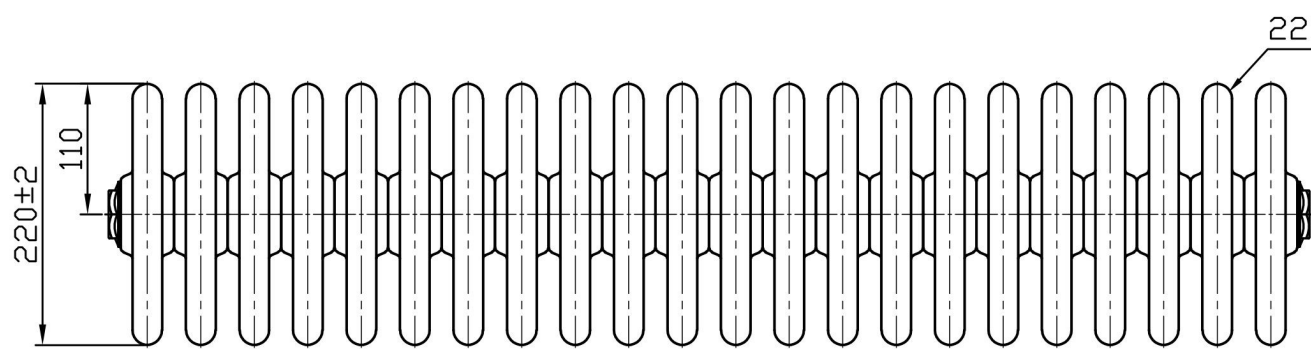

Imperia 6 Column Horizontal 300 x 1010mm. Painted

Technical Drawing

Unit:mm

Eastbrook 

Eastbrook Road, Gloucester GL4 3DB
 Technical Helpline : 01452 317890
 Mon - Fri / 8am - 5pm
 Email : technical@eastbrookco.com