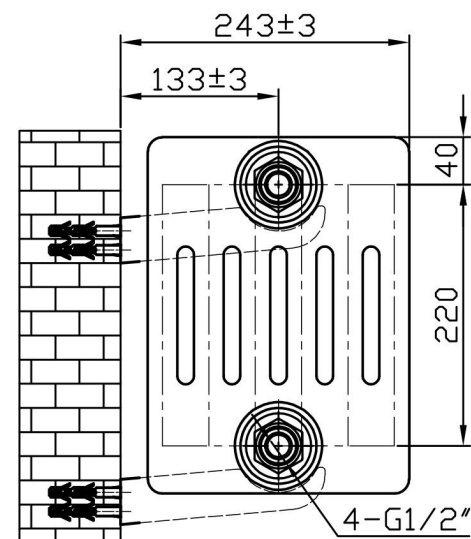

Imperia 6 Column Horizontal 300 x 1010mm. Painted

Technical Drawing

Unit:mm

Eastbrook 

Eastbrook Road, Gloucester GL4 3DB
 Technical Helpline : 01452 317890
 Mon - Fri / 8am - 5pm
 Email : technical@eastbrookco.com