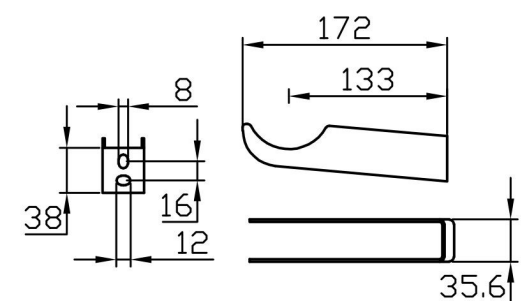

Imperia 6 Column Horizontal 300 x 1010mm. Painted

Technical Drawing

Unit:mm

Eastbrook 

Eastbrook Road, Gloucester GL4 3DB
 Technical Helpline : 01452 317890
 Mon - Fri / 8am - 5pm
 Email : technical@eastbrookco.com