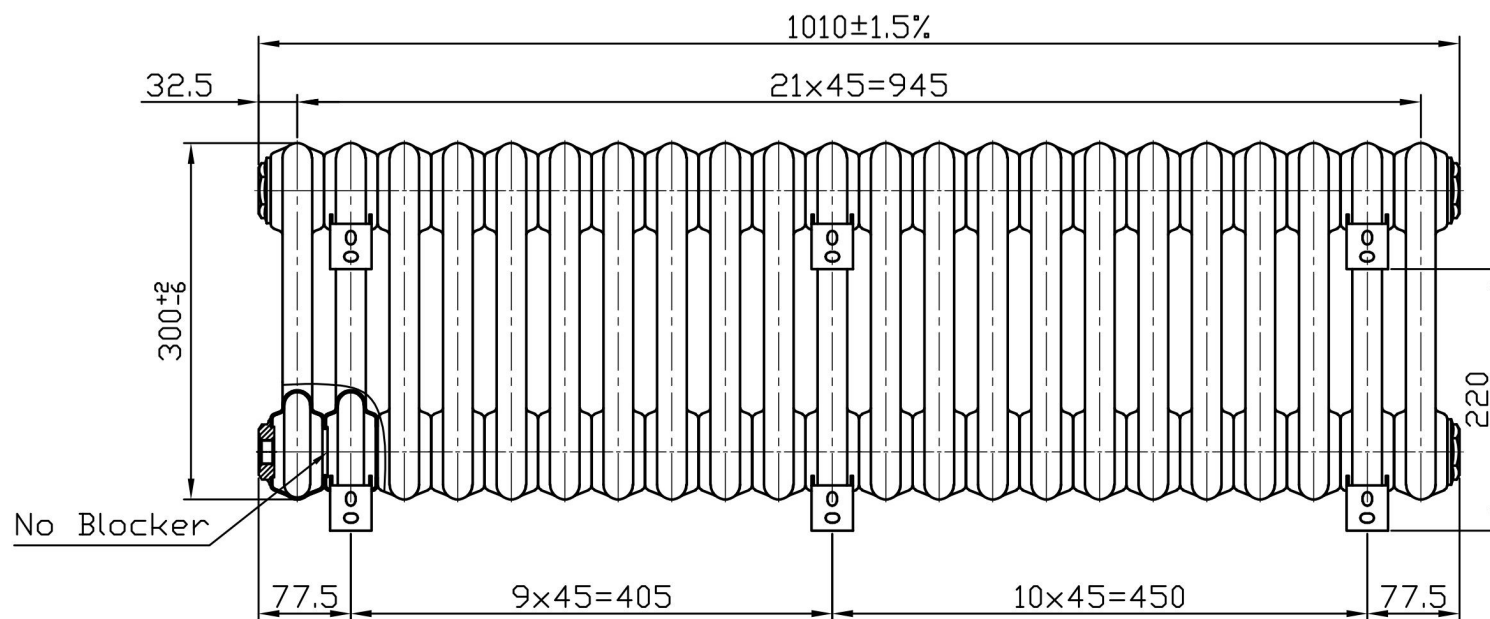

Imperia 6 Column Horizontal 300 x 1010mm. Painted

Technical Drawing

Unit:mm

Eastbrook 

Eastbrook Road, Gloucester GL4 3DB
 Technical Helpline : 01452 317890
 Mon - Fri / 8am - 5pm
 Email : technical@eastbrookco.com